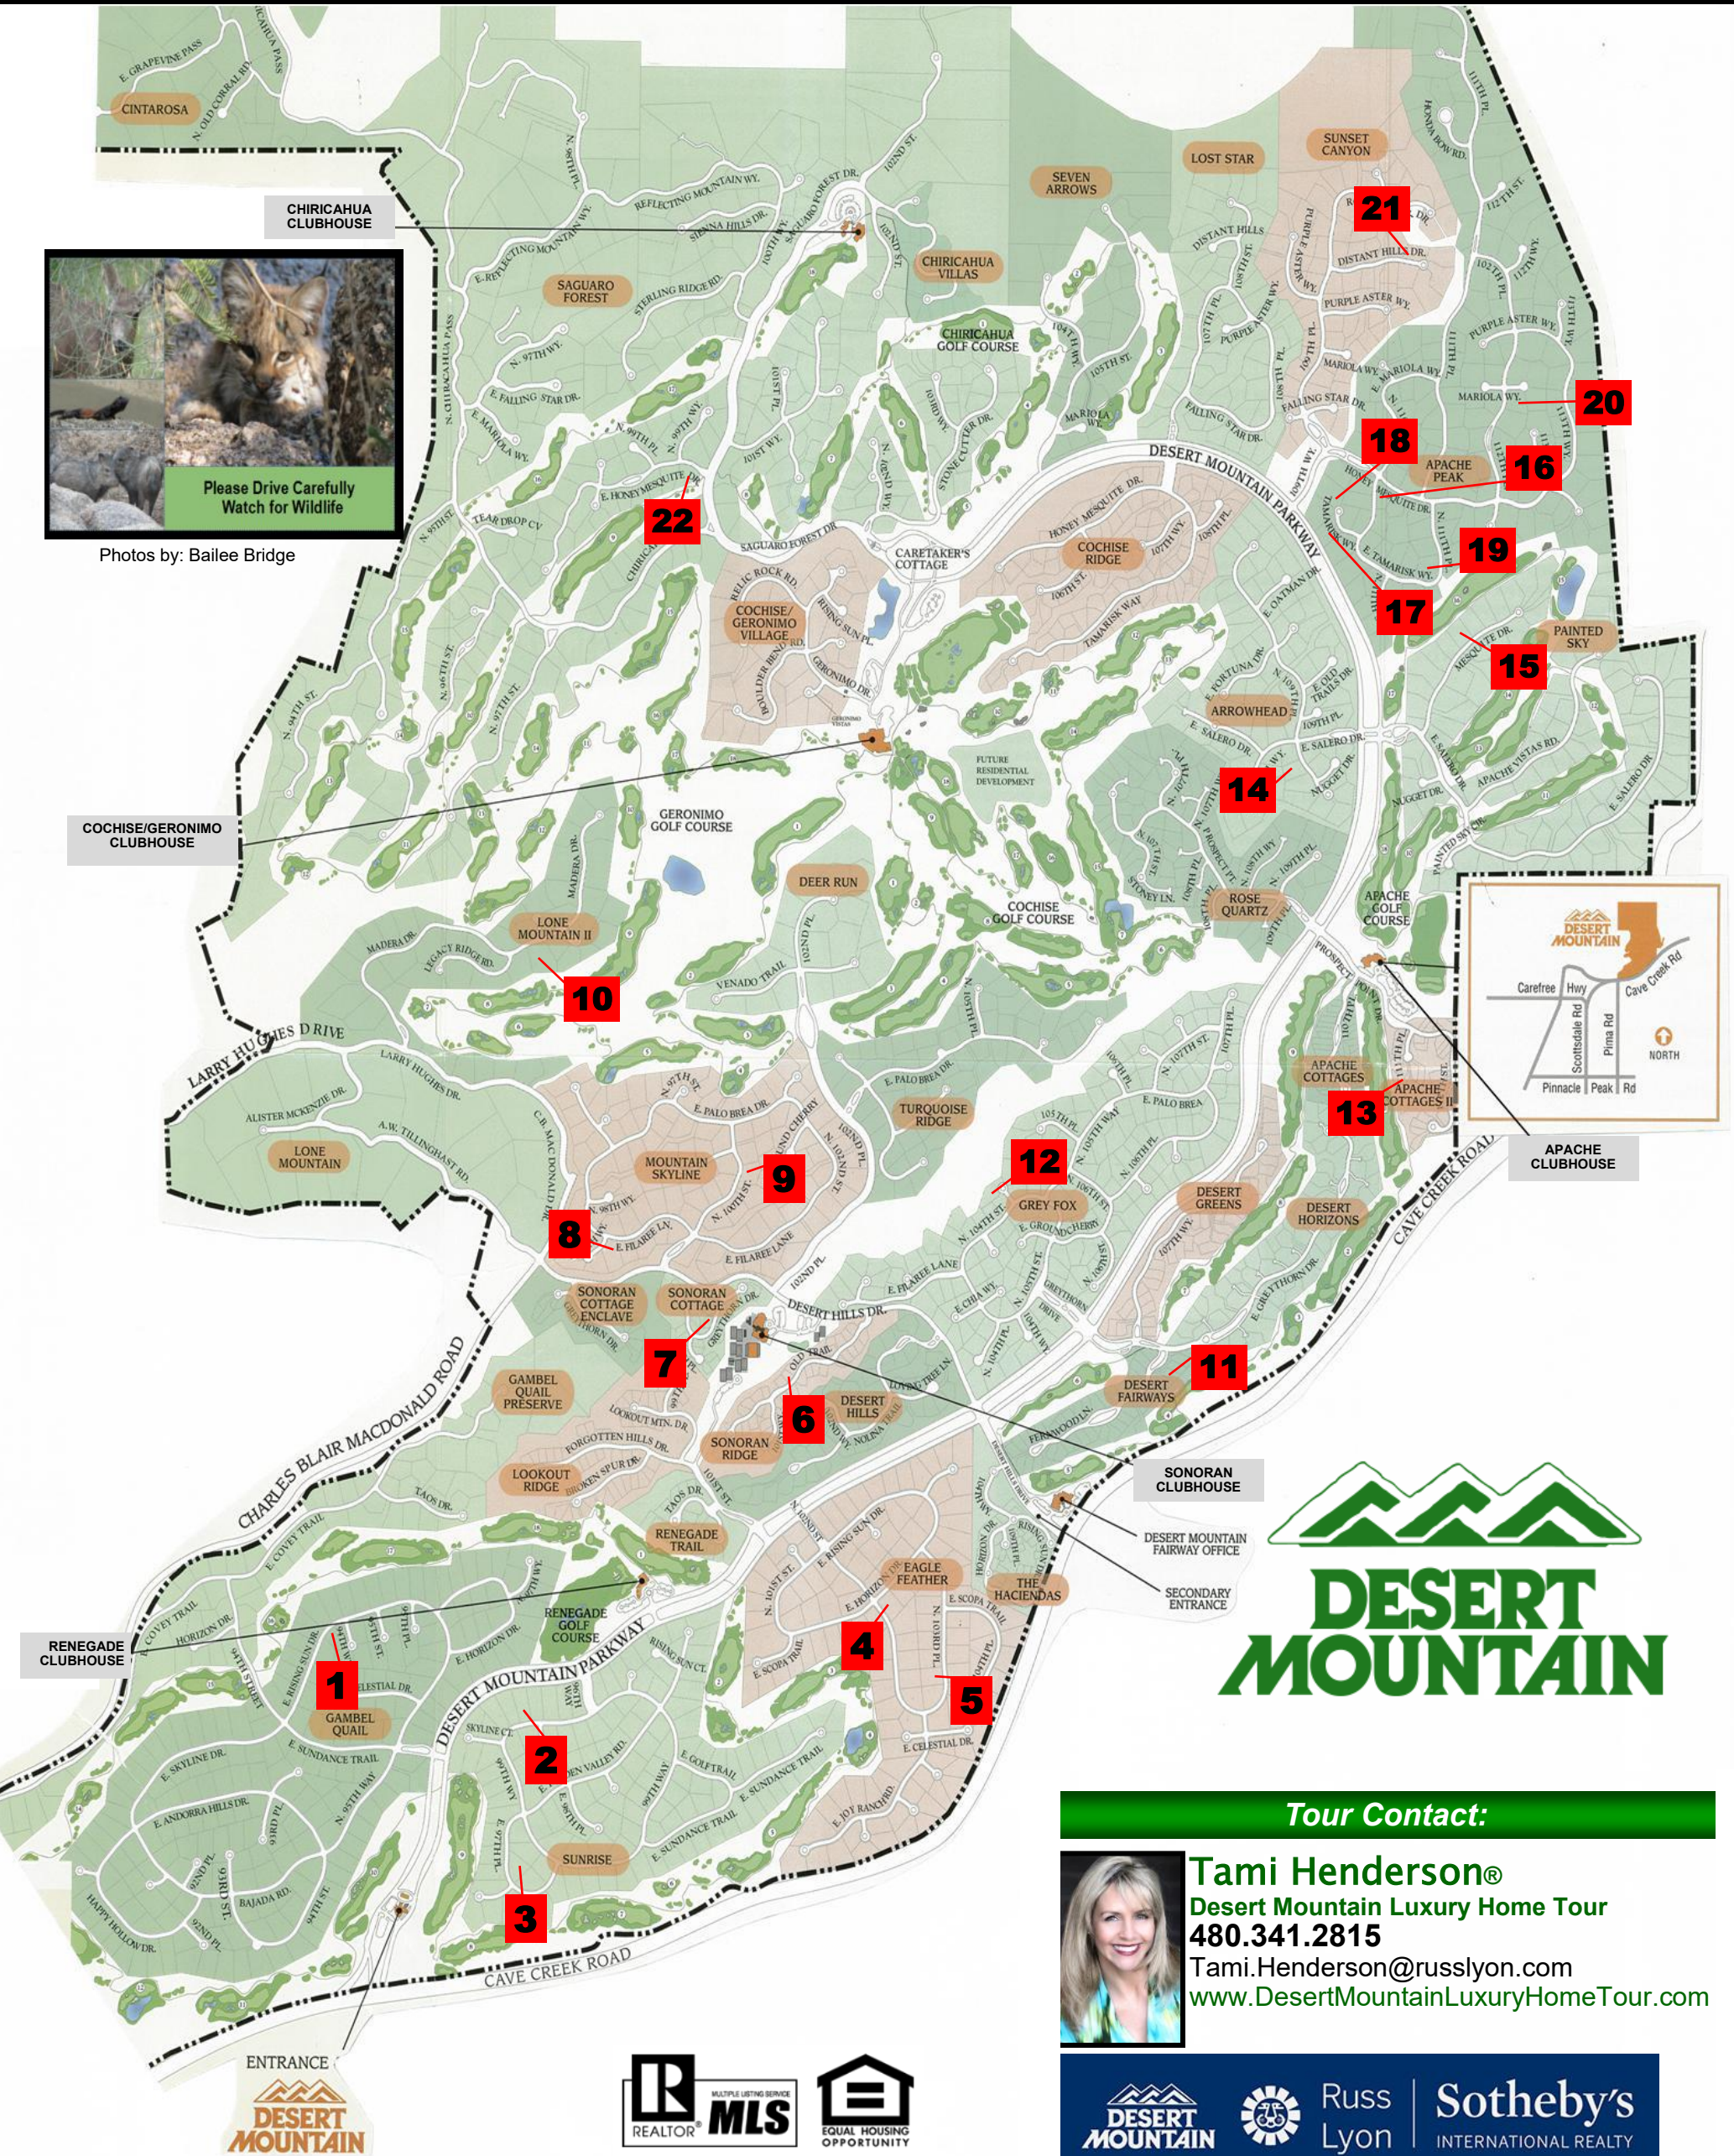

DESERT MOUNTAIN  
*Luxury*  
HOME TOUR

*Weekly Tour ~ Saturdays ~ 2:00pm to 5:00pm*

- ◆ No Photography/Video During Tour Please
- ◆ No Pets Allowed in Homes
- ◆ Observe Posted Speed Limits
- ◆ Drive Carefully & Watch For Wildlife

Please Drive Carefully  
Watch for Wildlife

Photos by: Bailee Bridge

**Tour Contact:**

**Tami Henderson®**  
 Desert Mountain Luxury Home Tour  
 480.341.2815  
 Tami.Henderson@russlyon.com  
 www.DesertMountainLuxuryHomeTour.com

**Amy LaDow**  
 Director of Marketing  
 480.444.9697  
 aladow@gcta.com  
 3900 E. Camelback Rd  
 Suite # 250  
 Phoenix, AZ 85018

**GRAND CANYON**  
**GCTA**  
 TITLE AGENCY  
 A division of FNTA

*Mountain*  
 Desert  
 Properties